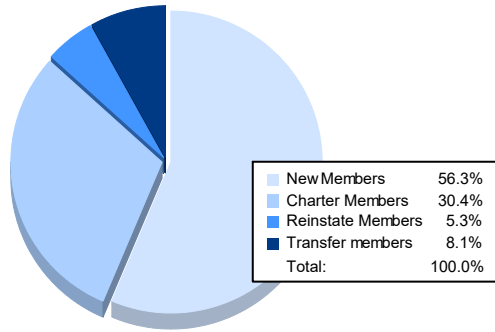

Year	New Clubs	Dropped Clubs	Gain/ Loss Clubs	New Members	Charter Members	Reinstate Members	Transfer Members	Total Member Added	Total Members Dropped	Gain/ Loss Members
2016-2017	1	0	1	158	34	14	8	214	242	-28
2017-2018	0	0	0	236	2	13	20	271	315	-44
2018-2019	0	1	-1	152	3	17	11	183	264	-81
2019-2020	0	3	-3	153	11	15	24	203	298	-95
2020-2021	2	1	1	139	75	13	20	247	250	-3
<b>Average</b>	<b>1</b>	<b>1</b>	<b>0</b>	<b>168</b>	<b>25</b>	<b>14</b>	<b>17</b>	<b>224</b>	<b>274</b>	<b>-50</b>

### Membership Composition June 2021 Cumulative

### Gender Composition June 2021 Cumulative