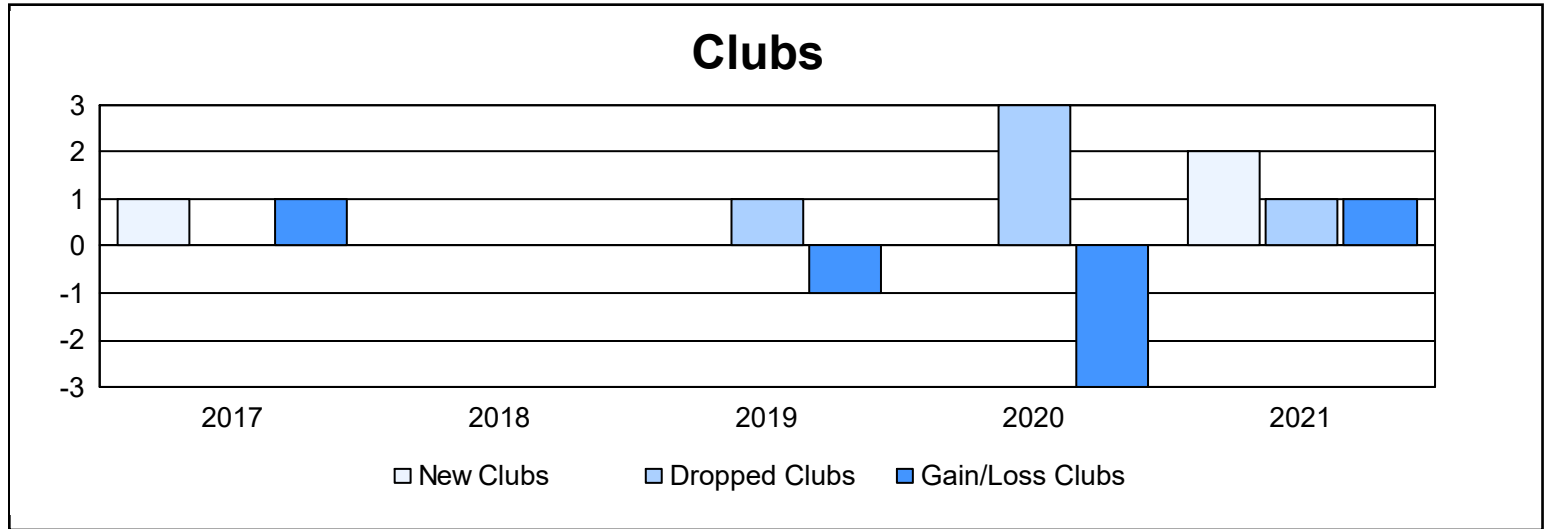

Year	New Clubs	Dropped Clubs	Gain/ Loss Clubs	New Members	Charter Members	Reinstate Members	Transfer Members	Total Member Added	Total Members Dropped	Gain/ Loss Members
2016-2017	1	0	1	158	34	14	8	214	242	-28
2017-2018	0	0	0	236	2	13	20	271	315	-44
2018-2019	0	1	-1	152	3	17	11	183	264	-81
2019-2020	0	3	-3	153	11	15	24	203	298	-95
2020-2021	2	1	1	139	75	13	20	247	250	-3
<b>Average</b>	<b>1</b>	<b>1</b>	<b>0</b>	<b>168</b>	<b>25</b>	<b>14</b>	<b>17</b>	<b>224</b>	<b>274</b>	<b>-50</b>

### Membership Composition June 2021 Cumulative