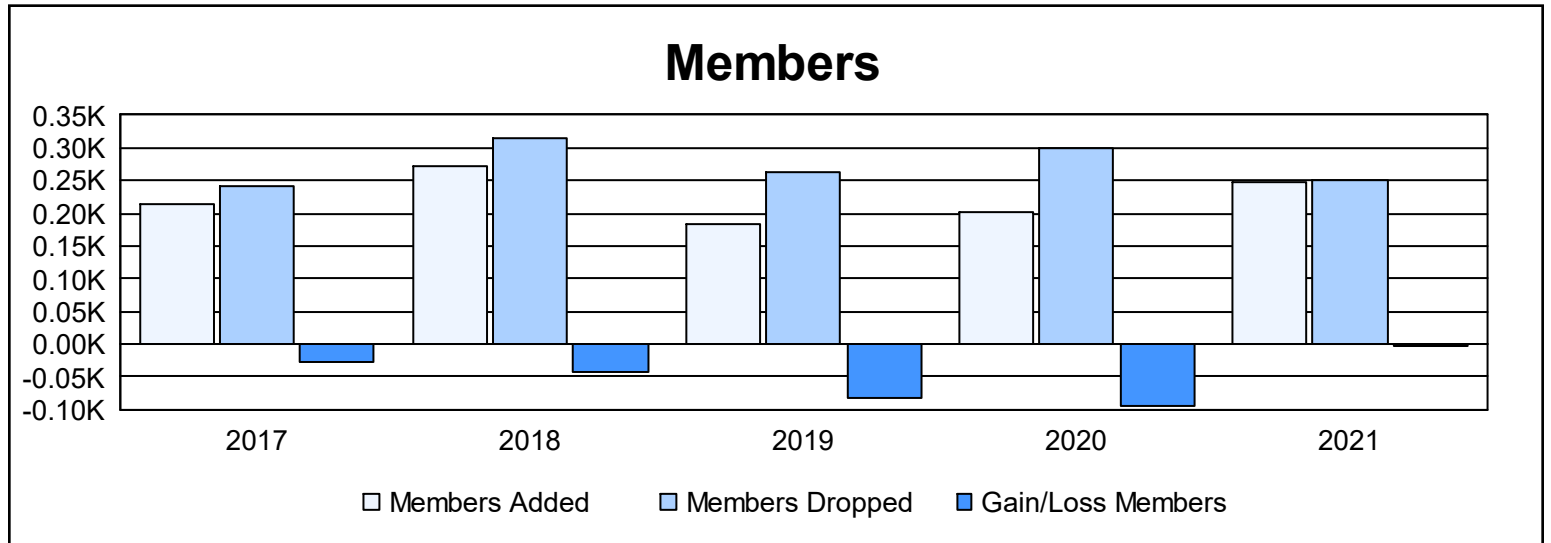

Year	New Clubs	Dropped Clubs	Gain/ Loss Clubs	New Members	Charter Members	Reinstate Members	Transfer Members	Total Member Added	Total Members Dropped	Gain/ Loss Members
2016-2017	1	0	1	158	34	14	8	214	242	-28
2017-2018	0	0	0	236	2	13	20	271	315	-44
2018-2019	0	1	-1	152	3	17	11	183	264	-81
2019-2020	0	3	-3	153	11	15	24	203	298	-95
2020-2021	2	1	1	139	75	13	20	247	250	-3
<b>Average</b>	<b>1</b>	<b>1</b>	<b>0</b>	<b>168</b>	<b>25</b>	<b>14</b>	<b>17</b>	<b>224</b>	<b>274</b>	<b>-50</b>

### Membership Composition June 2021 Cumulative